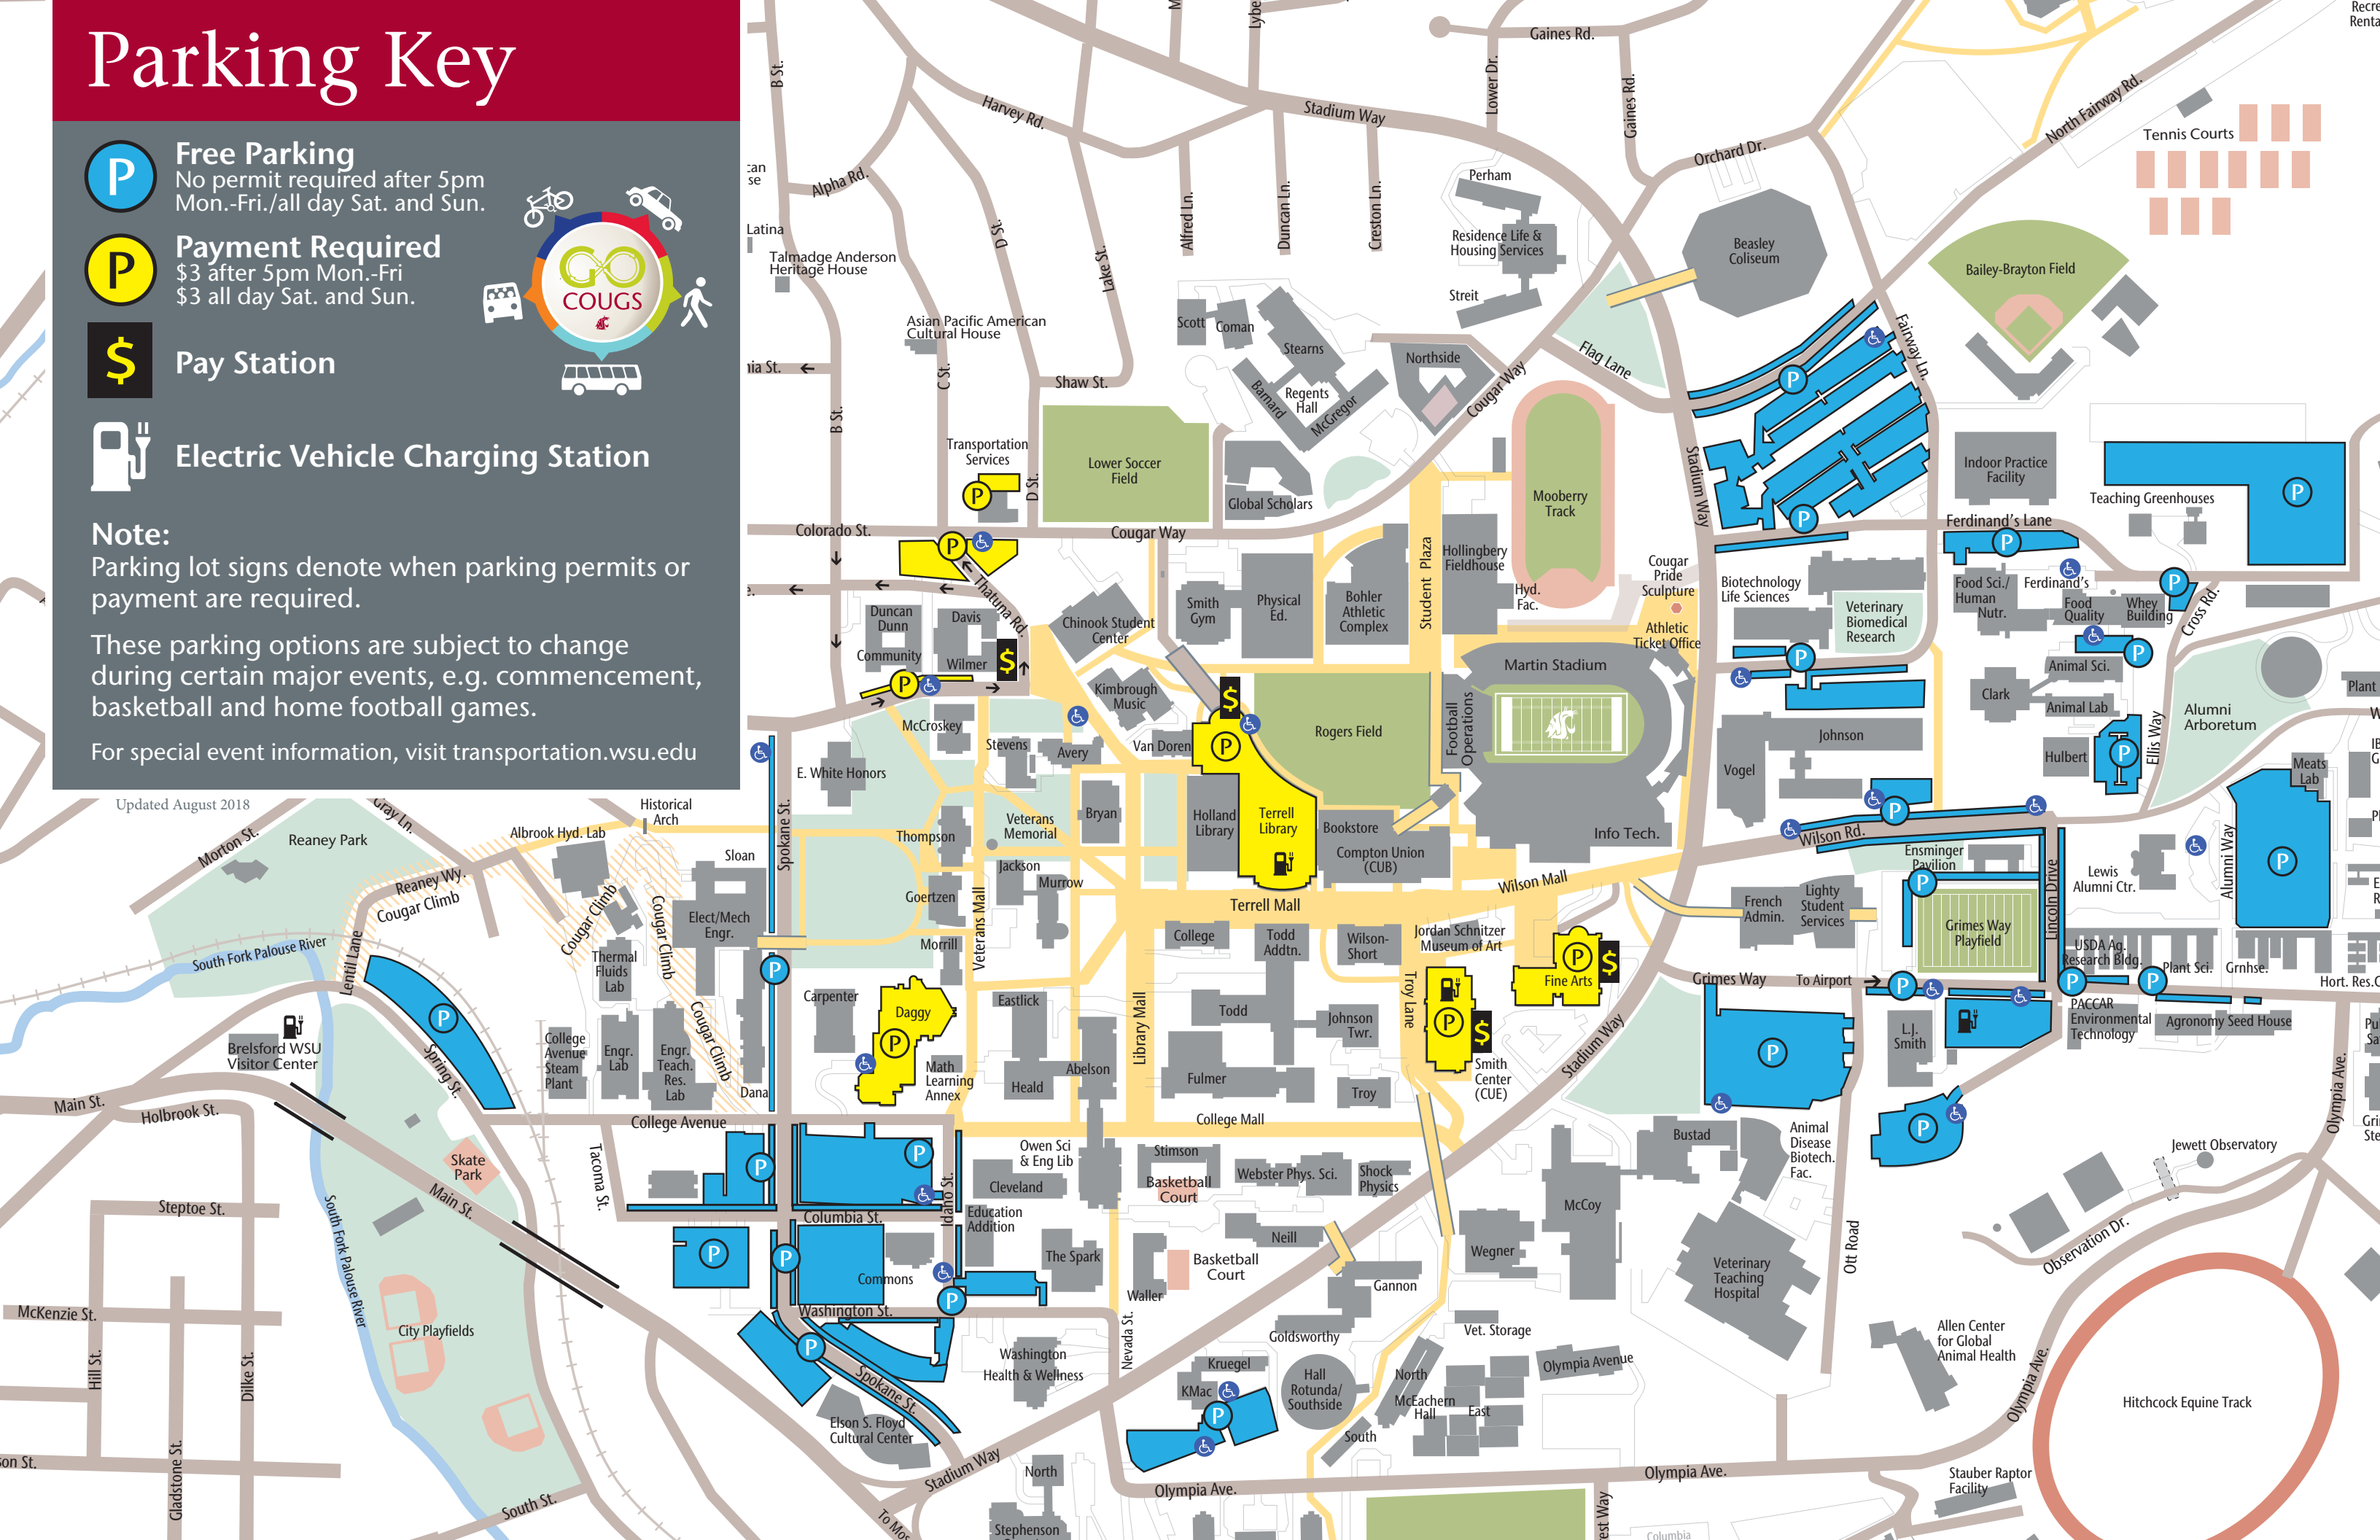

Parking Key

Free Parking

No permit required after 5pm
Mon.-Fri./all day Sat. and Sun.

Payment Required

\$3 after 5pm Mon.-Fri.
\$3 all day Sat. and Sun.

Pay Station

Electric Vehicle Charging Station

Note:

Parking lot signs denote when parking permits or payment are required.

These parking options are subject to change during certain major events, e.g. commencement, basketball and home football games.

For special event information, visit transportation.wsu.edu