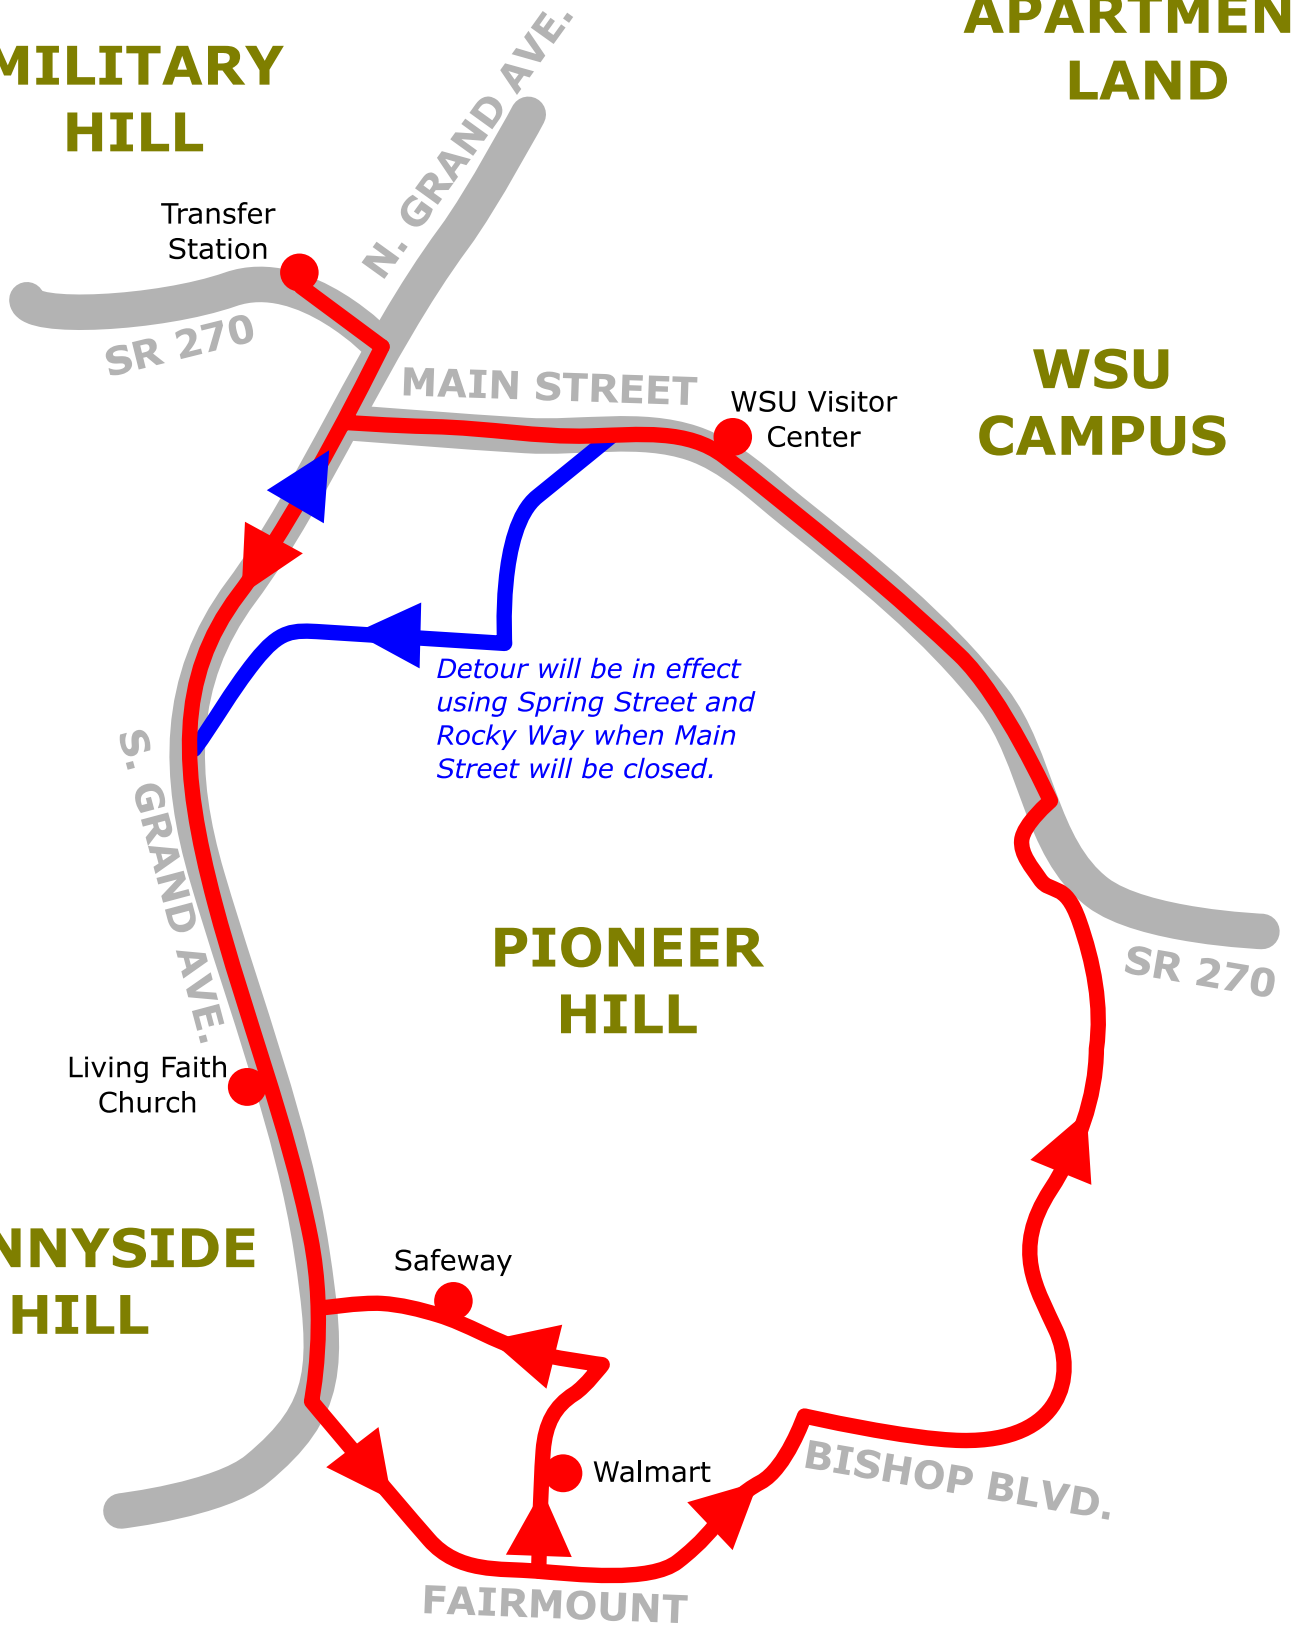

MILITARY HILL

APARTMENT LAND

WSU CAMPUS

PIONEER HILL

SUNNYSIDE HILL

LENTIL FESTIVAL SHUTTLE

LENTIL FESTIVAL SHUTTLE

Pullman Transit will operate a special shuttle to help those looking to get downtown and participate in the Lentil Festival this year. This shuttle will operate in addition to our regular Wheat and Lentil routes, and it is designed to facilitate park & ride at the following locations:

- Living Faith Church.**
- Walmart.**
- Safeway.**

The shuttle will run with an average frequency of about 20 minutes, depending on the traffic. Hours of operation will be:

- Friday, August 19, 2022, from 5pm to 10:00pm.**
- Saturday, August 20, 2022, from 11am to 6pm.**

Riding this special shuttle is free, but please also check out online the schedules for our regular Friday evening and Saturday routes: Wheat and Lentil routes. Wheat provides service from Military Hill and ApartmentLand, every 45 minutes.